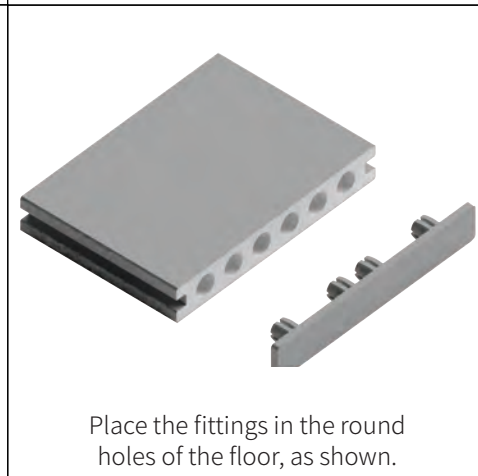

SIMPLE INSTALLATION - SEAMLESS FINISH

Our hidden fastener clip system is specially designed for quick and easy installation of your Honorwood deck.

DECKING CLIPS	FIXED FASTENER	MOVABLE FASTENER
<ul style="list-style-type: none"> 6mm Slot Fittings Series Accessories: Fixed fastener (HLPM-059) and movable fastener (HLPP-036) 	 <p>(HLPM-059)</p>	 <p>(HLPP-036-2)</p>
<ul style="list-style-type: none"> Gap of 3.5-4 mm Fittings Series Accessories: Fixed fastener (HLPM-075) and movable fastener (HLPM-039-2) 	 <p>(HLPM-075)</p>	 <p>(HLPM-039-2)</p>