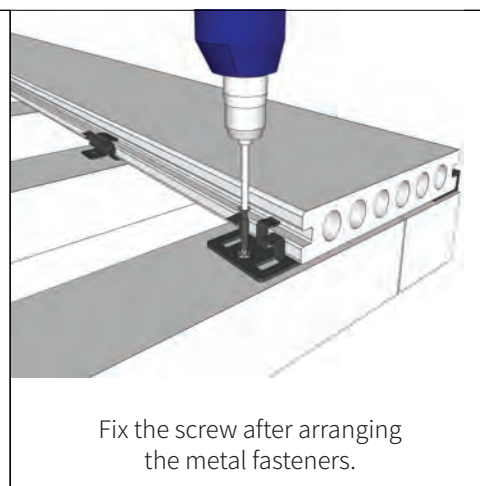

SIMPLE INSTALLATION - SEAMLESS FINISH

Our hidden fastener clip system is specially designed for quick and easy installation of your Honorwood deck.

DECKING CLIPS	FIXED FASTENER	MOVABLE FASTENER
<ul style="list-style-type: none"> 6mm Slot Fittings Series Accessories: Fixed fastener (HLPM-059) and movable fastener (HLPP-036) 	 <p>(HLPM-059)</p>	 <p>(HLPP-036-2)</p>
<ul style="list-style-type: none"> Gap of 3.5-4 mm Fittings Series Accessories: Fixed fastener (HLPM-075) and movable fastener (HLPM-039-2) 	 <p>(HLPM-075)</p>	 <p>(HLPM-039-2)</p>