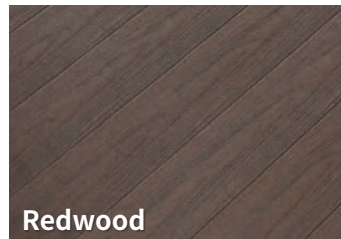

Harmony Series decking is available in 12 stunning shades featuring non-repeating, realistic wood grain patterns for enduring beauty that will stand the test of time.

Chocolate

Ipe

Redwood

Teak

Willow

Maple