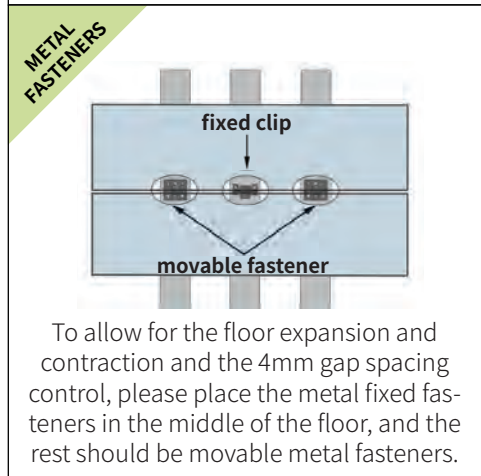

With a minimum of 90% recycled content and designed to capture the subtle nuances of genuine wood timber, the Heartwood collection is a natural choice for green building and eco-friendly design.

DECKING CLIP SYSTEM

SIMPLE INSTALLATION - SEAMLESS FINISH

Our hidden fastener clip system is specially designed for quick and easy installation of your Honorwood deck.

DECKING CLIPS	FIXED FASTENER	MOVABLE FASTENER
<ul style="list-style-type: none"> 6mm Slot Fittings Series Accessories: Fixed fastener (HLPM-059) and movable fastener (HLPP-036) 	 <p>(HLPM-059)</p>	 <p>(HLPP-036-2)</p>
<ul style="list-style-type: none"> Gap of 3.5-4 mm Fittings Series Accessories: Fixed fastener (HLPM-075) and movable fastener (HLPM-039-2) 	 <p>(HLPM-075)</p>	 <p>(HLPM-039-2)</p>