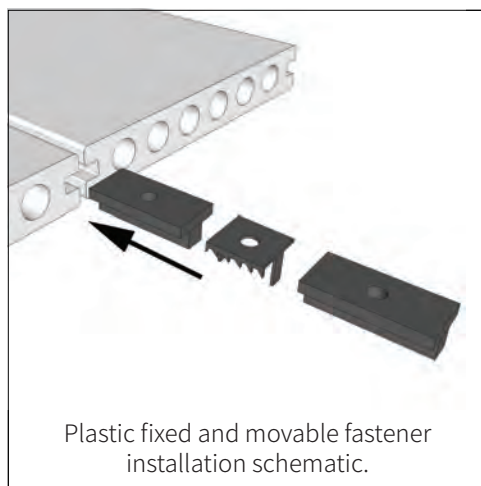

SIMPLE INSTALLATION - SEAMLESS FINISH

Our hidden fastener clip system is specially designed for quick and easy installation of your Honorwood deck.

DECKING CLIPS	FIXED FASTENER	MOVABLE FASTENER
<ul style="list-style-type: none"> 6mm Slot Fittings Series Accessories: Fixed fastener (HLPM-059) and movable fastener (HLPP-036) 	 <p>(HLPM-059)</p>	 <p>(HLPP-036-2)</p>
<ul style="list-style-type: none"> Gap of 3.5-4 mm Fittings Series Accessories: Fixed fastener (HLPM-075) and movable fastener (HLPM-039-2) 	 <p>(HLPM-075)</p>	 <p>(HLPM-039-2)</p>