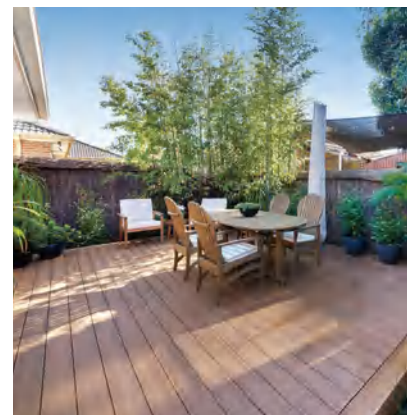

Heartwood offers the aesthetic beauty and tactile comfort of a traditional hardwood deck but with the low maintenance benefits and long lasting durability of composite deck boards.

- › More natural feel underfoot
- › Enhanced slip resistance
- › Installs and handles just like wood
- › 90% recycled content
- › Prefinished in exotic hardwood colors
- › 98% recyclable
- › Natural wood grain detail
- › Barefoot friendly, no splinters
- › Variegated streaking
- › No cracks or warping