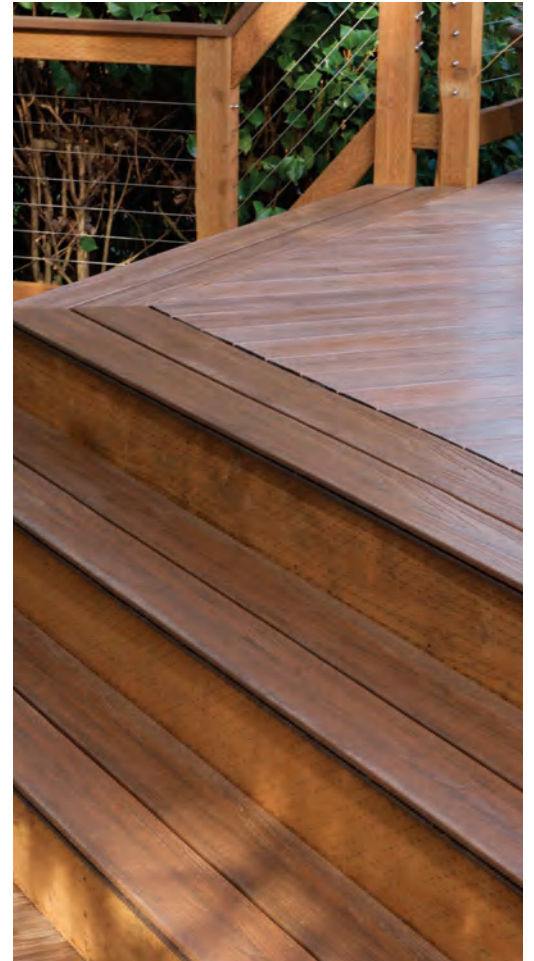

HARMONY DECKING

Harmony Series premium capped composite decking features complete 360 degree protection from the elements. With a minimum of 90% recycled content, this eco-friendly decking performs beautifully in both commercial and residential settings. Harmony decking is the perfect combination of performance, design, and technology. It is available in 12 multi-tonal hues and 3 decking profiles for a range of budgets and applications.

BEYOND AESTHETICS

Harmony Series decking is an investment in good design that goes beyond aesthetics. Backed by an industry leading warranty of 25 years, it is the perfect choice for the demanding needs of designers, builders, and architects.

Harmony decking is the product of design-led innovation: sustainable, eco-friendly, long lasting and resilient. It features 90% recycled content and requires no new trees to be cut down. Harmony Decking comes prefinished in 12 welcoming woodtones imbued with color, texture, and luster.