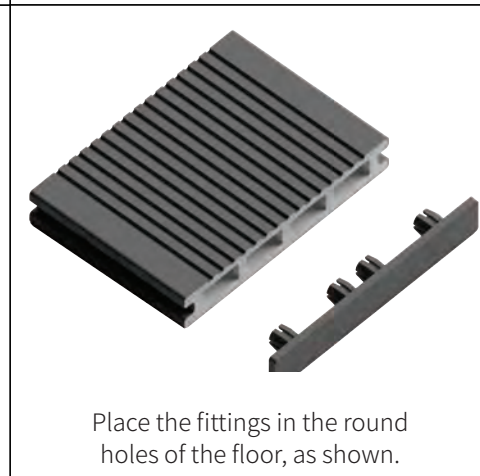

With a minimum of 90% recycled content and designed to capture the subtle nuances of genuine wood timber, the Heartwood collection is a natural choice for green building and eco-friendly design.

DECKING CLIP SYSTEM

SIMPLE INSTALLATION - SEAMLESS FINISH

Our hidden fastener clip system is specially designed for quick and easy installation of your Honorwood deck.

DECKING CLIPS	FIXED FASTENER	MOVABLE FASTENER
<ul style="list-style-type: none"> 6mm Slot Fittings Series Accessories: Fixed fastener (HLPM-059) and movable fastener (HLPP-036) 	 <p>(HLPM-059)</p>	 <p>(HLPP-036-2)</p>
<ul style="list-style-type: none"> Gap of 3.5-4 mm Fittings Series Accessories: Fixed fastener (HLPM-075) and movable fastener (HLPM-039-2) 	 <p>(HLPM-075)</p>	 <p>(HLPM-039-2)</p>