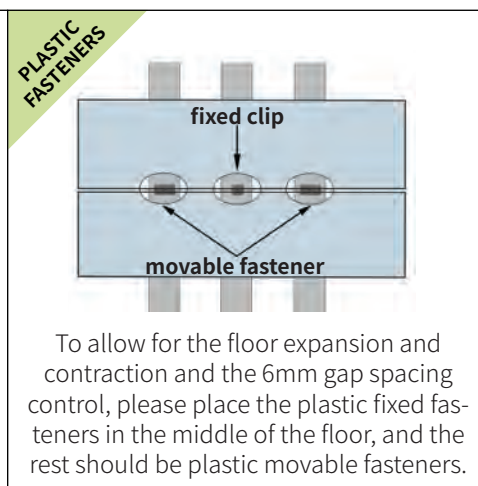

With a minimum of 90% recycled content and designed to capture the subtle nuances of genuine wood timber, the Heartwood collection is a natural choice for green building and eco-friendly design.

DECKING CLIP SYSTEM

SIMPLE INSTALLATION - SEAMLESS FINISH

Our hidden fastener clip system is specially designed for quick and easy installation of your Honorwood deck.

DECKING CLIPS	FIXED FASTENER	MOVABLE FASTENER
<ul style="list-style-type: none"> 6mm Slot Fittings Series Accessories: Fixed fastener (HLPM-059) and movable fastener (HLPP-036) 	 <p>(HLPM-059)</p>	 <p>(HLPP-036-2)</p>
<ul style="list-style-type: none"> Gap of 3.5-4 mm Fittings Series Accessories: Fixed fastener (HLPM-075) and movable fastener (HLPM-039-2) 	 <p>(HLPM-075)</p>	 <p>(HLPM-039-2)</p>