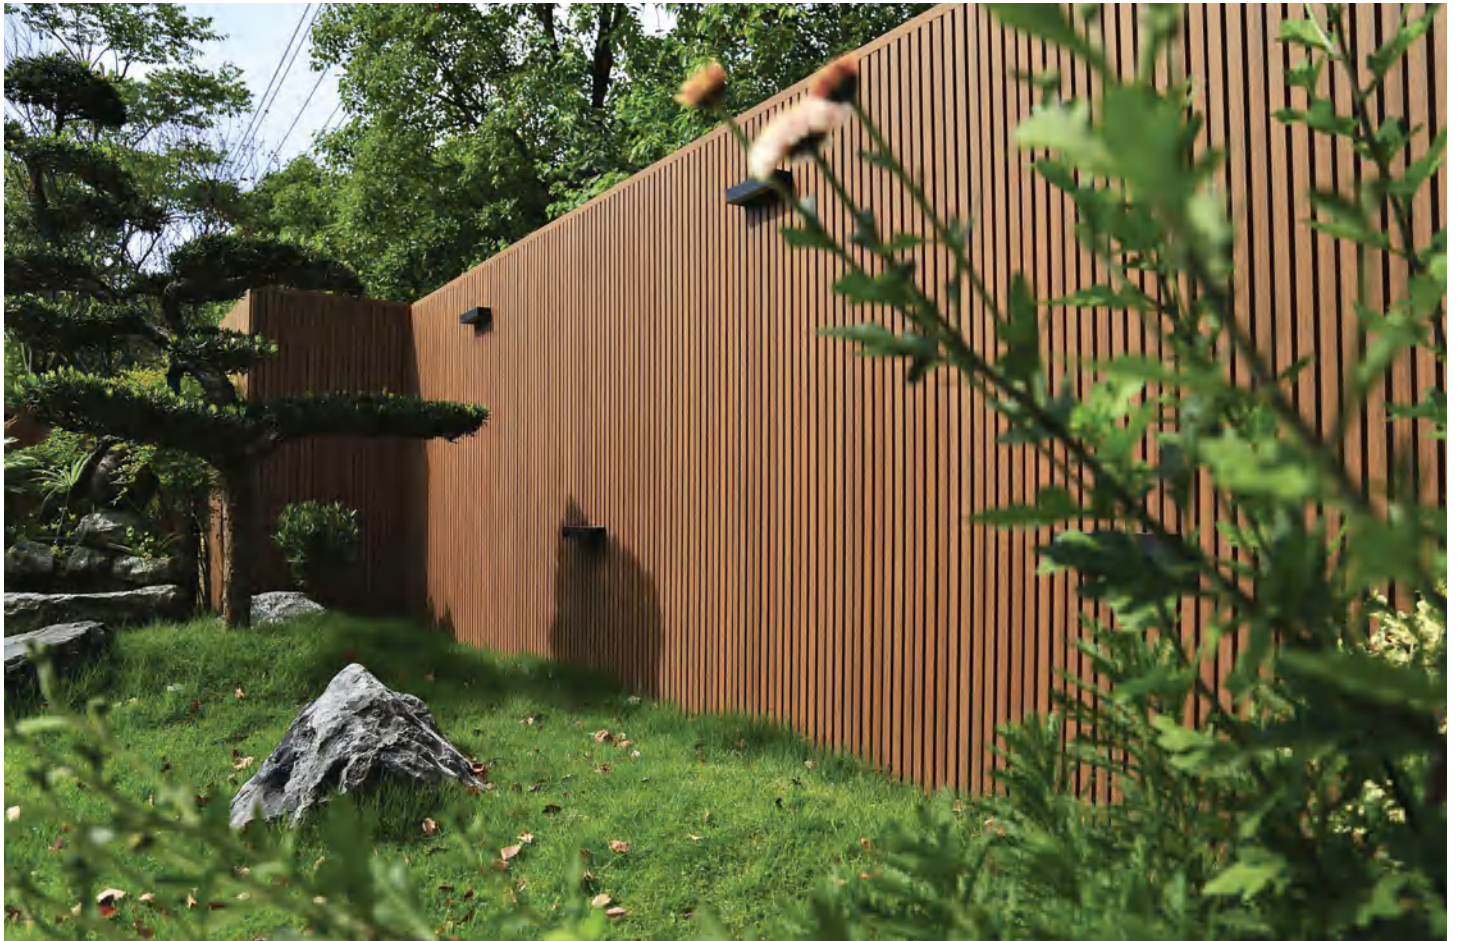

140.5mm*24mm | HLYC-018F

BUILD A QUALITY IDEALIST

Teak

Antique

Chocolate

FULL SET OF EDGE BANDING WITHOUT REGRET

HLYC-013F

HLYC-019F

HLYC-020F

HLYC-021F

DESIGNER COLLECTION

ENGINEERED TO MAKE A LASTING IMPRESSION

Yuehe wood natural series wallboards have excellent solid wood texture, and the pixel level wood like feeling endows the wall with nature, so that you can embrace nature at home, connect private space with nature, and enjoy natural life.