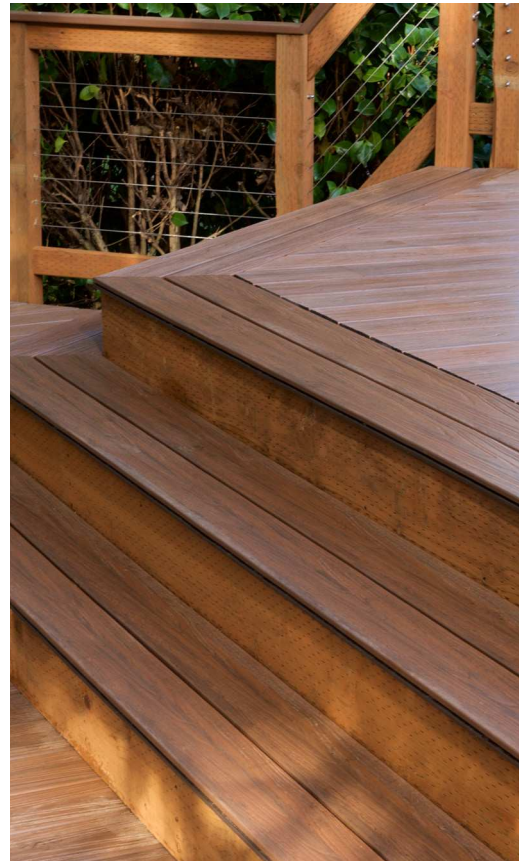

HARMONY DECKING

Harmony Series premium capped composite decking features complete 360 degree protection from the elements. With a minimum of 80% recycled content, this eco-friendly decking performs beautifully in both commercial and residential settings. Harmony decking is the perfect combination of performance, design, and technology. It is available in 12 multi-tonal hues and 3 decking profiles for a range of budgets and applications.

BEYOND AESTHETICS

Harmony Series decking is an investment in good design that goes beyond aesthetics. Backed by an industry leading warranty of 25 years, it is the perfect choice for the demanding needs of designers, builders, and architects.

Harmony decking is the product of design-led innovation: sustainable, eco-friendly, long lasting and resilient. It features 80% recycled content and requires no new trees to be cut down. Harmony Decking comes prefinished in 12 welcoming woodtones imbued with color, texture, and luster.