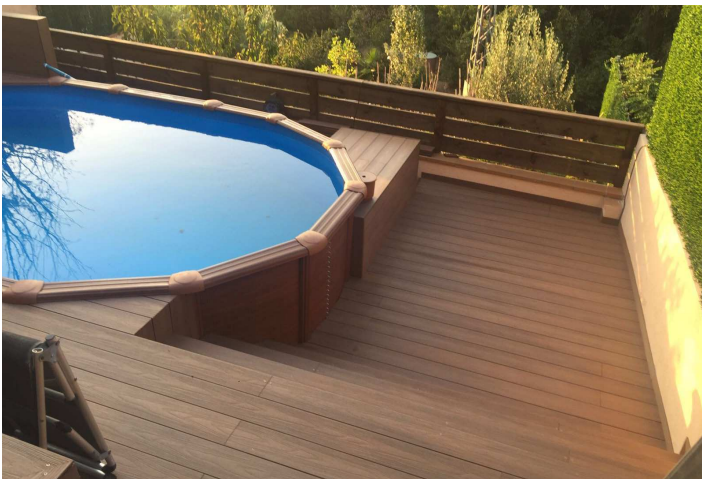

THE HEART OF ECO-FRIENDLY DESIGN

Build thoughtfully, with a beautiful and inspiring eco-friendly decking solution that reflects the environment in which you live. Heartwood decking is extremely earth-friendly and features unique variegated color, grain, and texture variations that authentically mimic the look and feel of natural hardwood. For homeowners, designers, and contractors seeking to move toward greener building practices, it is the perfect choice.

Enhance any outdoor living space for year-round beauty. Realistic wood grain embossing lends extra texture and depth for a classic, time-honored look that will naturally blend into a beautiful, weathered patina with just the right touch of history.