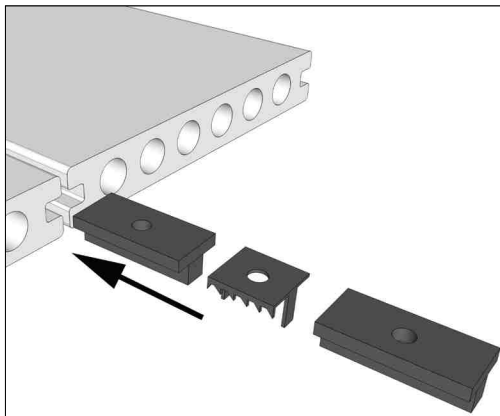

Burgundy

Ipe

Teak

Silver Grey

DECKING CLIP SYSTEM

SIMPLE INSTALLATION - SEAMLESS FINISH

Our hidden fastener clip system is specially designed for quick and easy installation of your Honorwood deck.

DECKING CLIPS	FIXED FASTENER	MOVABLE FASTENER
<ul style="list-style-type: none"> · 6mm Slot Fittings Series · Accessories: Fixed fastener (HLPM-059) and movable fastener (HLPP-036) 	 <p>(HLPM-059)</p>	 <p>(HLPP-036-2)</p>
<ul style="list-style-type: none"> · Gap of 3.5-4 mm Fittings Series · Accessories: Fixed fastener (HLPM-075) and movable fastener (HLPM-039-2) 	 <p>(HLPM-075)</p>	 <p>(HLPM-039-2)</p>

Plastic fixed and movable fastener installation schematic.

PLASTIC FASTENERS

To allow for the floor expansion and contraction and the 6mm gap spacing control, please place the plastic fixed fasteners in the middle of the floor, and the rest should be plastic movable fasteners.