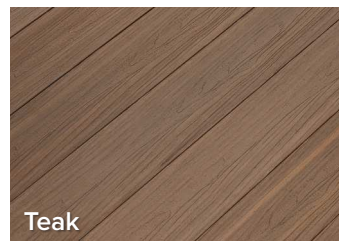

TIMELESS COLORS, EFFORTLESS BEAUTY, INVITING AND INSPIRED

Heartwood Collection decking is available in 5 beautiful and versatile color options inspired by the richness of natural hardwoods.

Enjoy the warmth and comfort found in rich hues of Chocolate, Burgundy, and Ipe. Bask in the glow of radiant shades of golden Teak. Create a sophisticated and serene setting in Silver Grey. Heartwood offers enduring beauty that fits any style from classic to casual.

With a minimum of 80% recycled content and designed to capture the subtle nuances of genuine wood timber, the Heartwood collection is a natural choice for green building and eco-friendly design.

Burgundy