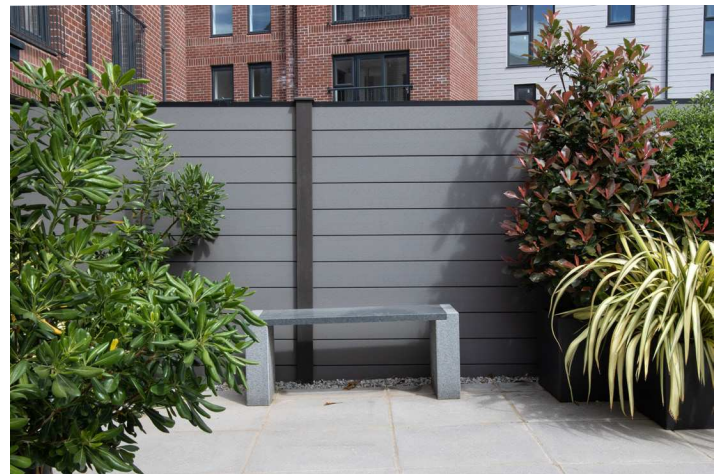

HARMONY FENCING

BEAUTIFUL, HIGH PERFORMANCE FENCING

With Harmony fencing, you can lower your carbon footprint even further, without sacrificing performance. Made with 80% recycled content, Harmony Series fencing is a sustainable, earth friendly alternative to traditional wood, metal or vinyl fencing.

Harmony fencing features the same 4 sided cap for 360 degree protection and is guaranteed not to fade, stain, splinter, rot, crack or warp for up to 25 years. It offers the same high performance, low - maintenance benefits as our Harmony Series decking for a clean, finished look that will last.