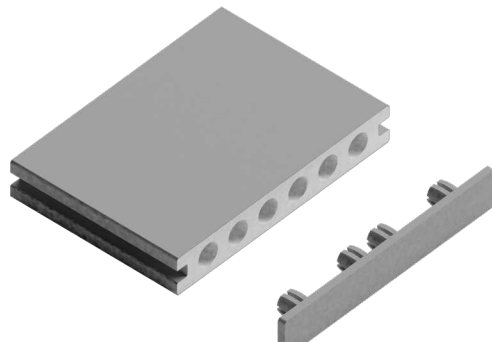

Place the fittings in the round holes of the floor, as shown.