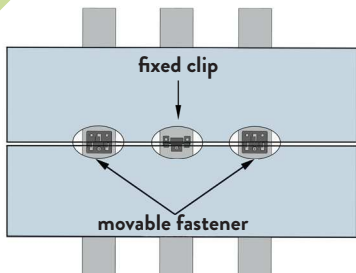

METAL FASTENERS

To allow for the floor expansion and contraction and the 4mm gap spacing control, please place the metal fixed fasteners in the middle of the floor, and the rest should be movable metal fasteners.