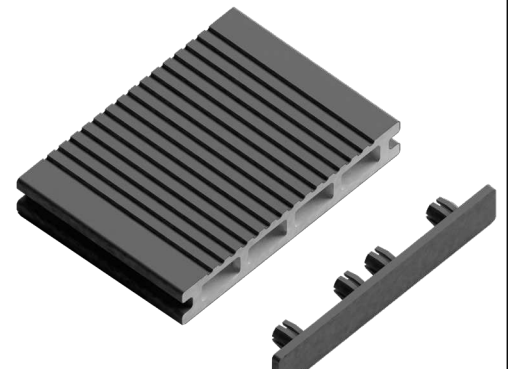

Fix the screw after arranging the metal fasteners.

METAL FASTENERS

To allow for the floor expansion and contraction and the 4mm gap spacing control, please place the metal fixed fasteners in the middle of the floor, and the rest should be movable metal fasteners.

Place the fittings in the round holes of the floor, as shown.

Place the fittings in the round holes of the floor, as shown.

Ensure optimal installation with one of our recommended decking clip fastener systems to create a smooth, barefoot-friendly surface with a clean, finished look and long lasting beauty.