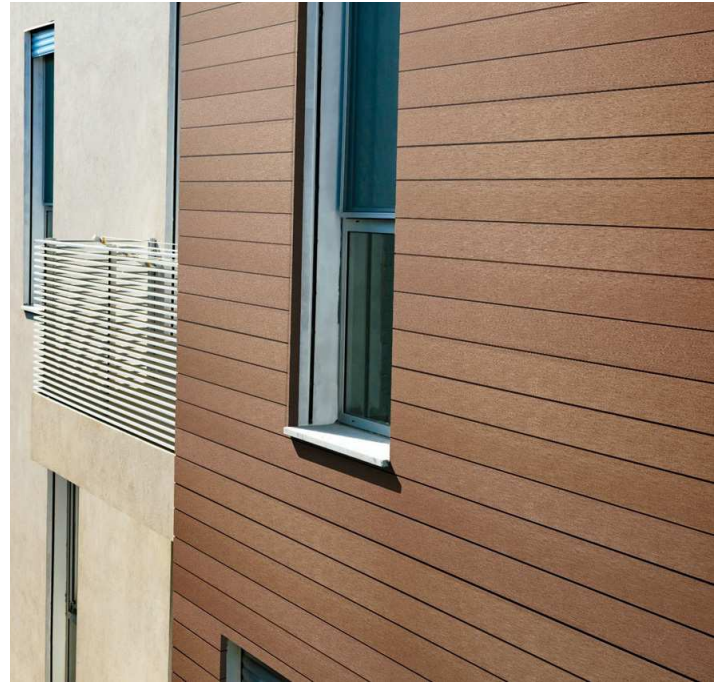

ENDURING BEAUTY AND DURABILITY

Harmony cladding provides sustainable, eco-friendly design without sacrificing appearance for performance. Harmony cladding will never need to be painted, stained, sealed or refinished.

Designed for versatility and backed by a limited warranty of up to 25 years, Harmony cladding is available in the same 12 shades as our Harmony decking and fencing product lines.

HARMONY CLADDING PROFILES

From traditional to modern, our two distinct cladding profiles offer greater flexibility for a wide range of residential and commercial design options and aesthetics. Extremely low maintenance, Harmony cladding is the ideal alternative to traditional wood cladding.