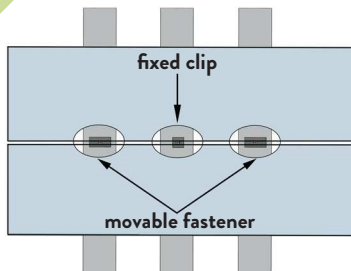

To allow for the floor expansion and contraction and the 6mm gap spacing control, please place the plastic fixed fasteners in the middle of the floor, and the rest should be plastic movable fasteners.