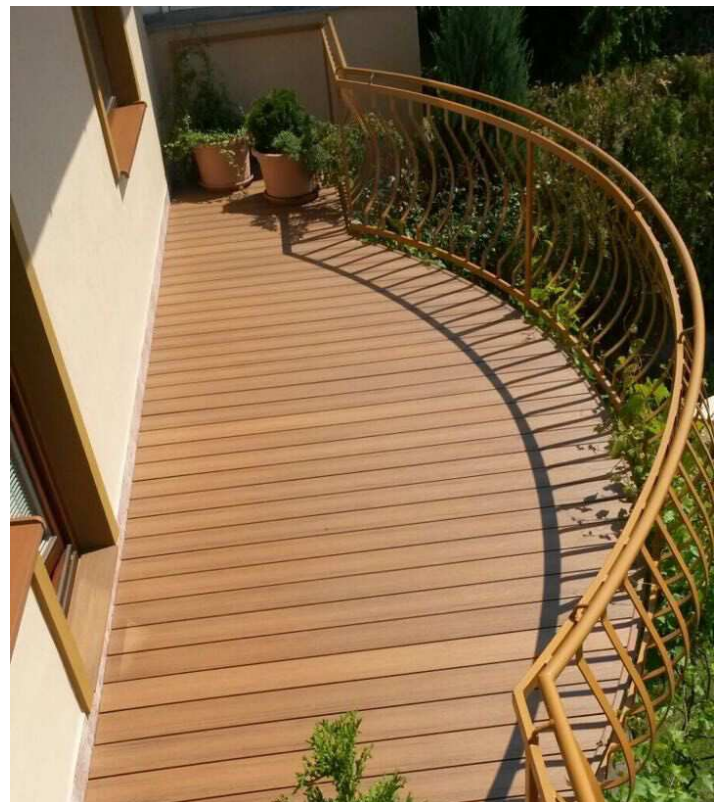

THE HEART OF ECO-FRIENDLY DESIGN

Build thoughtfully, with a beautiful and inspiring eco-friendly decking solution that reflects the environment in which you live. Heartwood decking is extremely earth-friendly and features unique variegated color, grain, and texture variations that authentically mimic the look and feel of natural hardwood. For homeowners, designers, and contractors seeking to move toward greener building practices, it is the perfect choice.

Enhance any outdoor living space for year-round beauty. Realistic wood grain embossing lends extra texture and depth for a classic, time-honored look that will naturally blend into a beautiful, weathered patina with just the right touch of history.