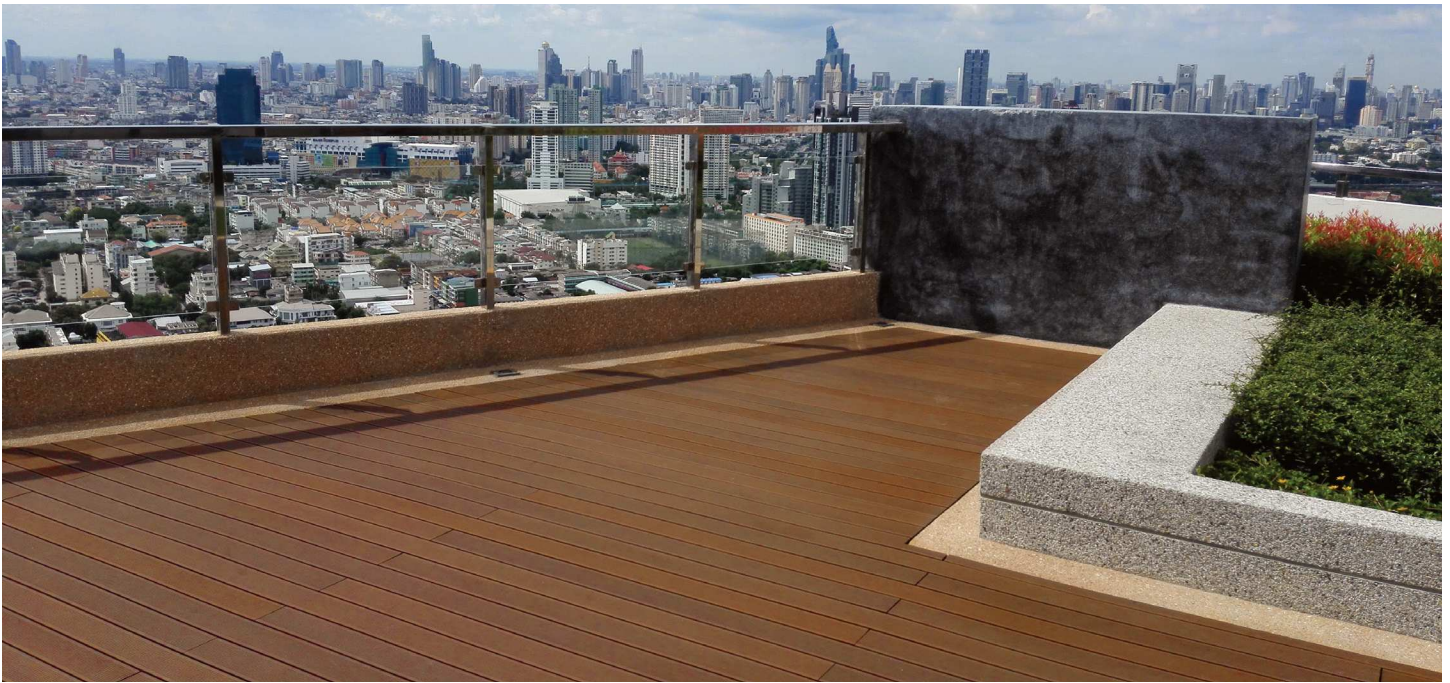

TIMELESS COLORS, EFFORTLESS BEAUTY, INVITING AND INSPIRED

Heartwood Collection decking is available in 5 beautiful and versatile color options inspired by the richness of natural hardwoods.

Enjoy the warmth and comfort found in rich hues of Chocolate, Burgundy, and Ipe. Bask in the glow of radiant shades of golden Teak. Create a sophisticated and serene setting in Silver Grey. Heartwood offers enduring beauty that fits any style from classic to casual.

With a minimum of 80% recycled content and designed to capture the subtle nuances of genuine wood timber, the Heartwood collection is a natural choice for green building and eco-friendly design.