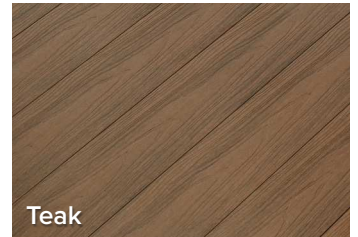

Harmony Series decking is available in 12 stunning shades featuring non - repeating, realistic wood grain patterns for enduring beauty that will stand the test of time.

Chocolate

Ipe

Redwood

Teak

Willow

Maple