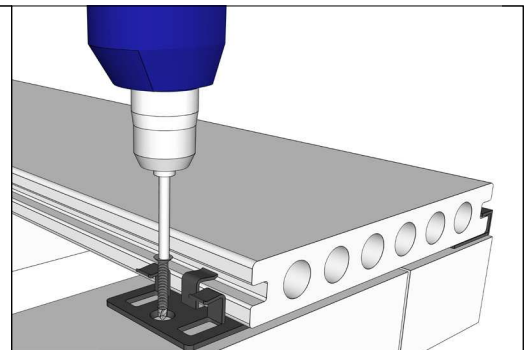

Burgundy

Ipe

Teak

Silver Grey

DECKING CLIP SYSTEM

SIMPLE INSTALLATION - SEAMLESS FINISH

Our hidden fastener clip system is specially designed for quick and easy installation of your Honorwood deck.

DECKING CLIPS	FIXED FASTENER	MOVABLE FASTENER
<ul style="list-style-type: none"> · 6mm Slot Fittings Series · Accessories: Fixed fastener (HLPM-059) and movable fastener (HLPP-036) 	 <p>(HLPM-059)</p>	 <p>(HLPP-036-2)</p>
<ul style="list-style-type: none"> · Gap of 3.5-4 mm Fittings Series · Accessories: Fixed fastener (HLPM-075) and movable fastener (HLPM-039-2) 	 <p>(HLPM-075)</p>	 <p>(HLPM-039-2)</p>

Plastic fixed and movable fastener installation schematic.

PLASTIC FASTENERS

To allow for the floor expansion and contraction and the 6mm gap spacing control, please place the plastic fixed fasteners in the middle of the floor, and the rest should be plastic movable fasteners.